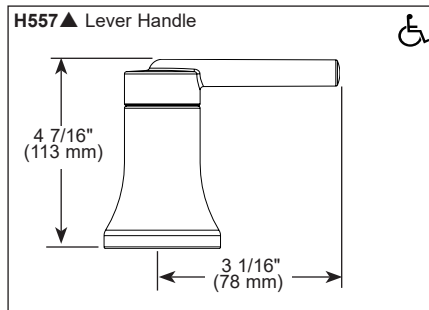

▲ Designate Proper Finish Suffix

Delta Faucet Company reserves the right (1) to make changes in specifications and materials, and (2) to change or discontinue models, both without notice or obligation. Dimensions are for reference only. See current full-line price book or www.deltafaucet.com for finish options and product availability.

DSP-L-T3554LF-LHP-WL Rev. A

Delta Faucet Company

55 E. 111th Street, Carmel, Indiana 46280
350 South Edgeware Road, St. Thomas, ON N5P 4L1
© 2024 Delta Faucet Company