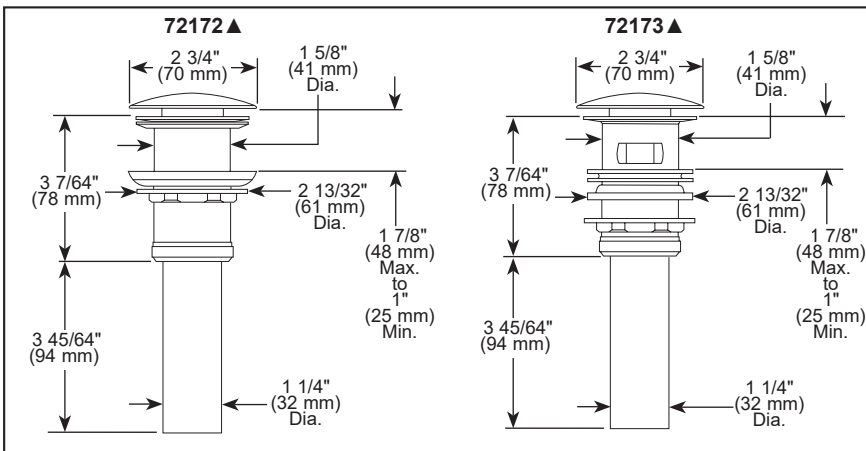

WARRANTY

- Parts and Finish - Lifetime limited warranty; or for commercial purchasers, 10 years for multi-family residential (apartments and condominiums) and 5 years for all other commercial uses, in each case from the date the product is received by the original purchaser or their authorized representative (installation contractor, etc.).
- Electronic Parts and Batteries (if applicable) - 5 years from the date the product is received by the original purchaser or their authorized representative (installation contractor, etc.); or for commercial purchasers, 1 year from the date the product is received by the original purchaser or their authorized representative (installation contractor, etc.). No warranty is provided on batteries.
- Please go to www.deltafaucet.com for the complete details of our limited warranty.

COMPLIES WITH:

- ASME A112.18.1 / CSA B125.1
- ASME A112.18.2 / CSA B125.2
- ICC/ANSI A117.1
- EPA WaterSense®