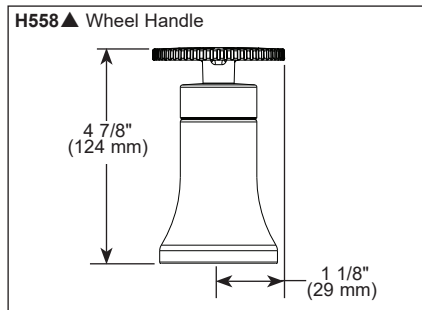

▲ Designate Proper Finish Suffix

Delta Faucet Company reserves the right (1) to make changes in specifications and materials, and (2) to change or discontinue models, both without notice or obligation. Dimensions are for reference only. See current full-line price book or www.deltafaucet.com for finish options and product availability.

DSP-L-T3554LF-LHP-WL Rev. A

Delta Faucet Company

55 E. 111th Street, Carmel, Indiana 46280
350 South Edgeware Road, St. Thomas, ON N5P 4L1
© 2024 Delta Faucet Company