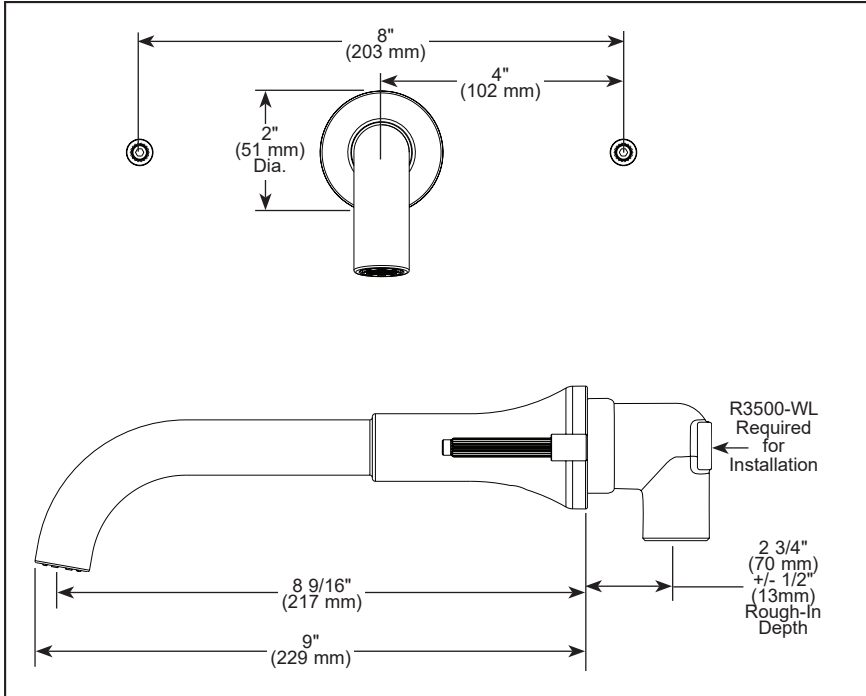

WARRANTY

- Parts and Finish - Lifetime limited warranty; or for commercial purchasers, 10 years for multi-family residential (apartments and condominiums) and 5 years for all other commercial uses, in each case from the date the product is received by the original purchaser or their authorized representative (installation contractor, etc.).
- Electronic Parts and Batteries (if applicable) - 5 years from the date the product is received by the original purchaser or their authorized representative (installation contractor, etc.); or for commercial purchasers, 1 year from the date the product is received by the original purchaser or their authorized representative (installation contractor, etc.). No warranty is provided on batteries.
- Please go to www.deltafaucet.com for the complete details of our limited warranty.

COMPLIES WITH:

- ASME A112.18.1 / CSA B125.1
- ASME A112.18.2 / CSA B125.2
- ICC/ANSI A117.1
- EPA WaterSense®